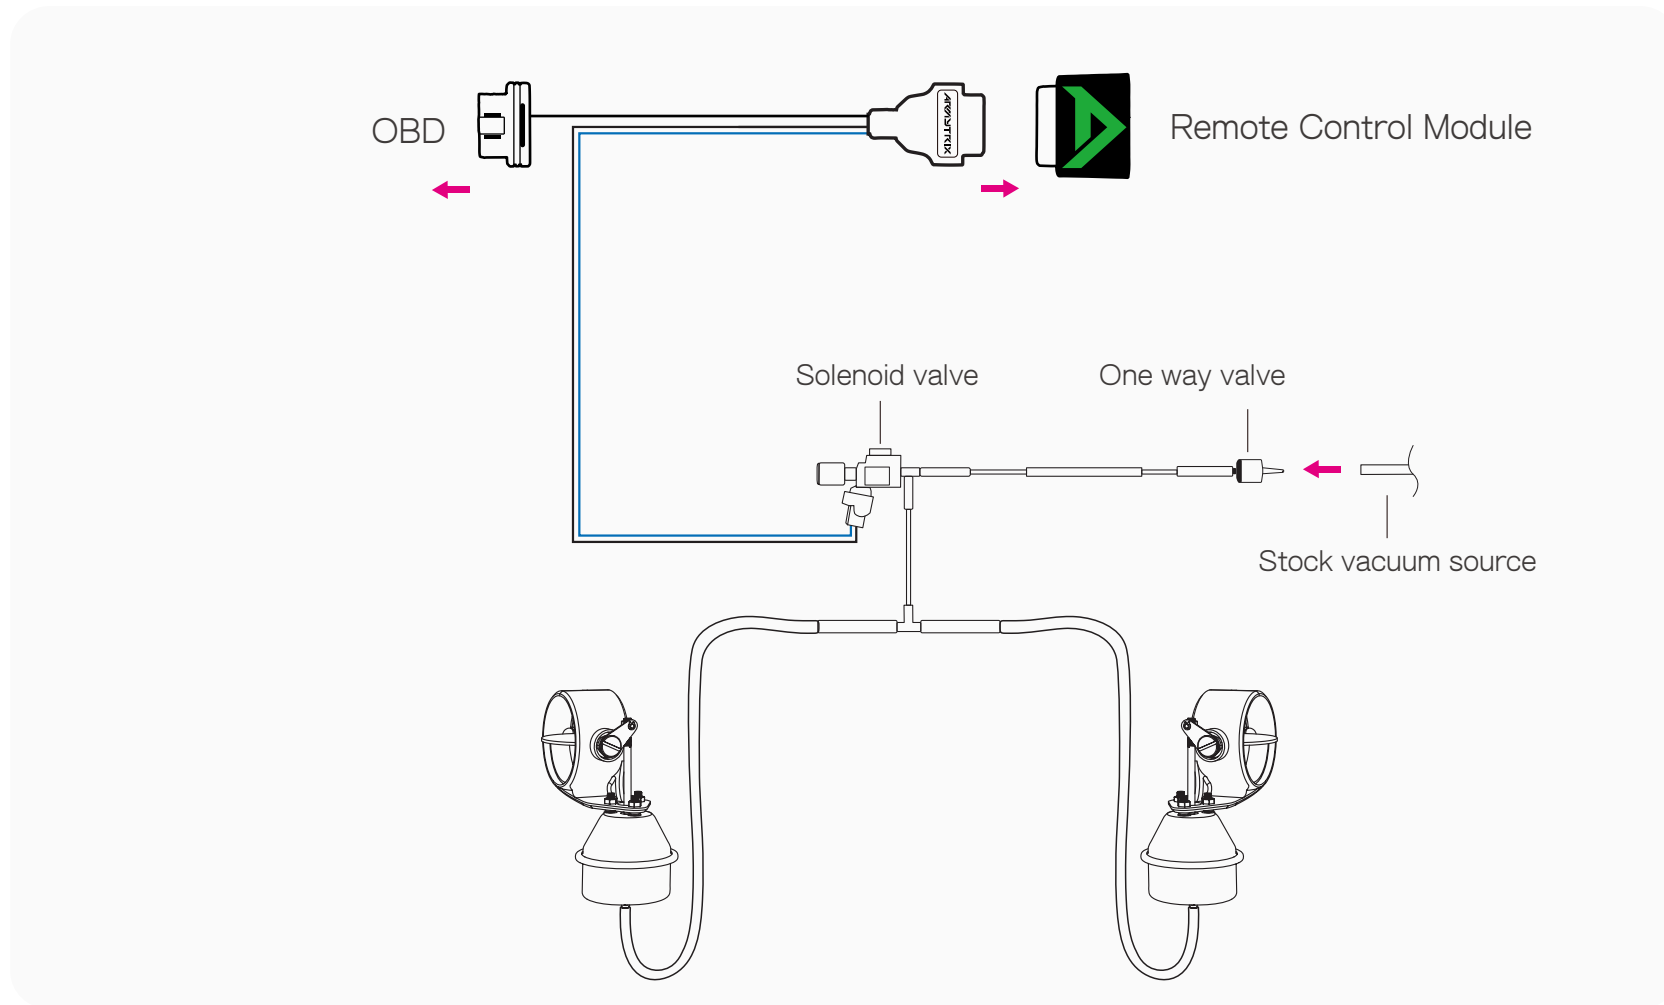

Wiring Instruction Manual

Armytrix Super Sport Exhaust Systems for the Nissan 370Z

● Valvetronic connection diagram

 Make sure not to injure yourself or damage any part of the vehicle during this procedure.

1. Remove engine cover, begin installation of vacuum control system

Stock vacuum source

After stock vacuum tube is disconnected, re-connect it with black tube (80cm 5/16), blue silicon tube and large three-way-valves as follow

Make sure not to injure yourself or damage any part of the vehicle during this procedure.

2. Wiring installation of Armytrix vacuum tubes

 Make sure not to injure yourself or damage any part of the vehicle during this procedure.