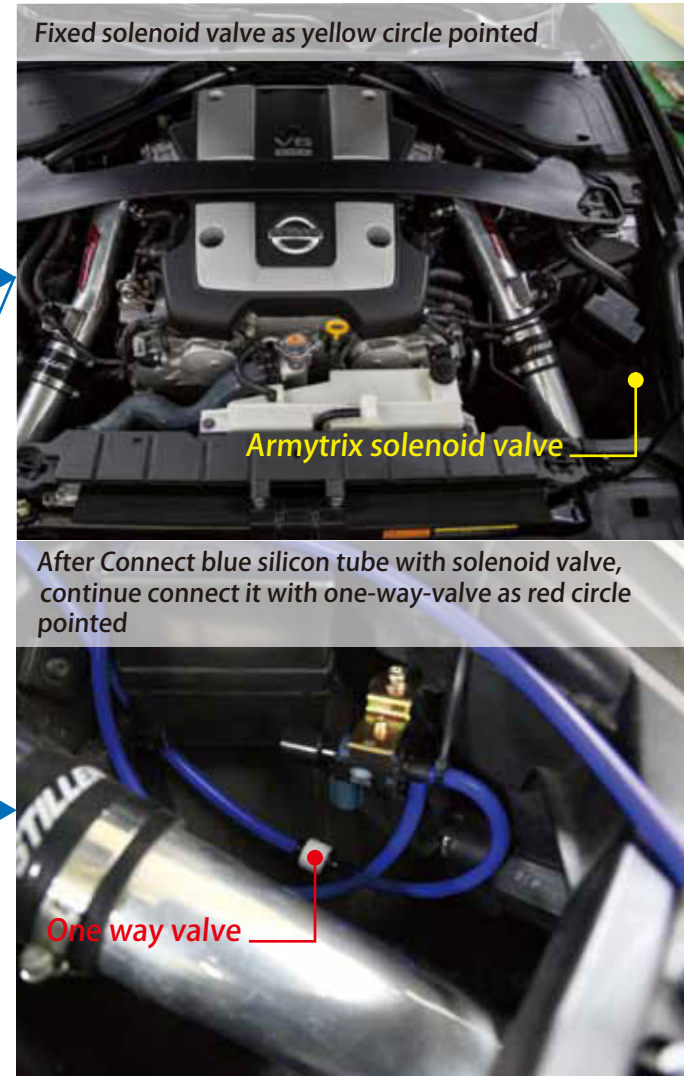

1. Remove engine cover, begin installation of vacuum control system

Stock vacuum source

After stock vacuum tube is disconnected, re-connect it with black tube (80cm 5/16), blue silicon tube and large three-way-valves as follow

Make sure not to injure yourself or damage any part of the vehicle during this procedure.

2. Wiring installation of Armytrix vacuum tubes

 Make sure not to injure yourself or damage any part of the vehicle during this procedure.